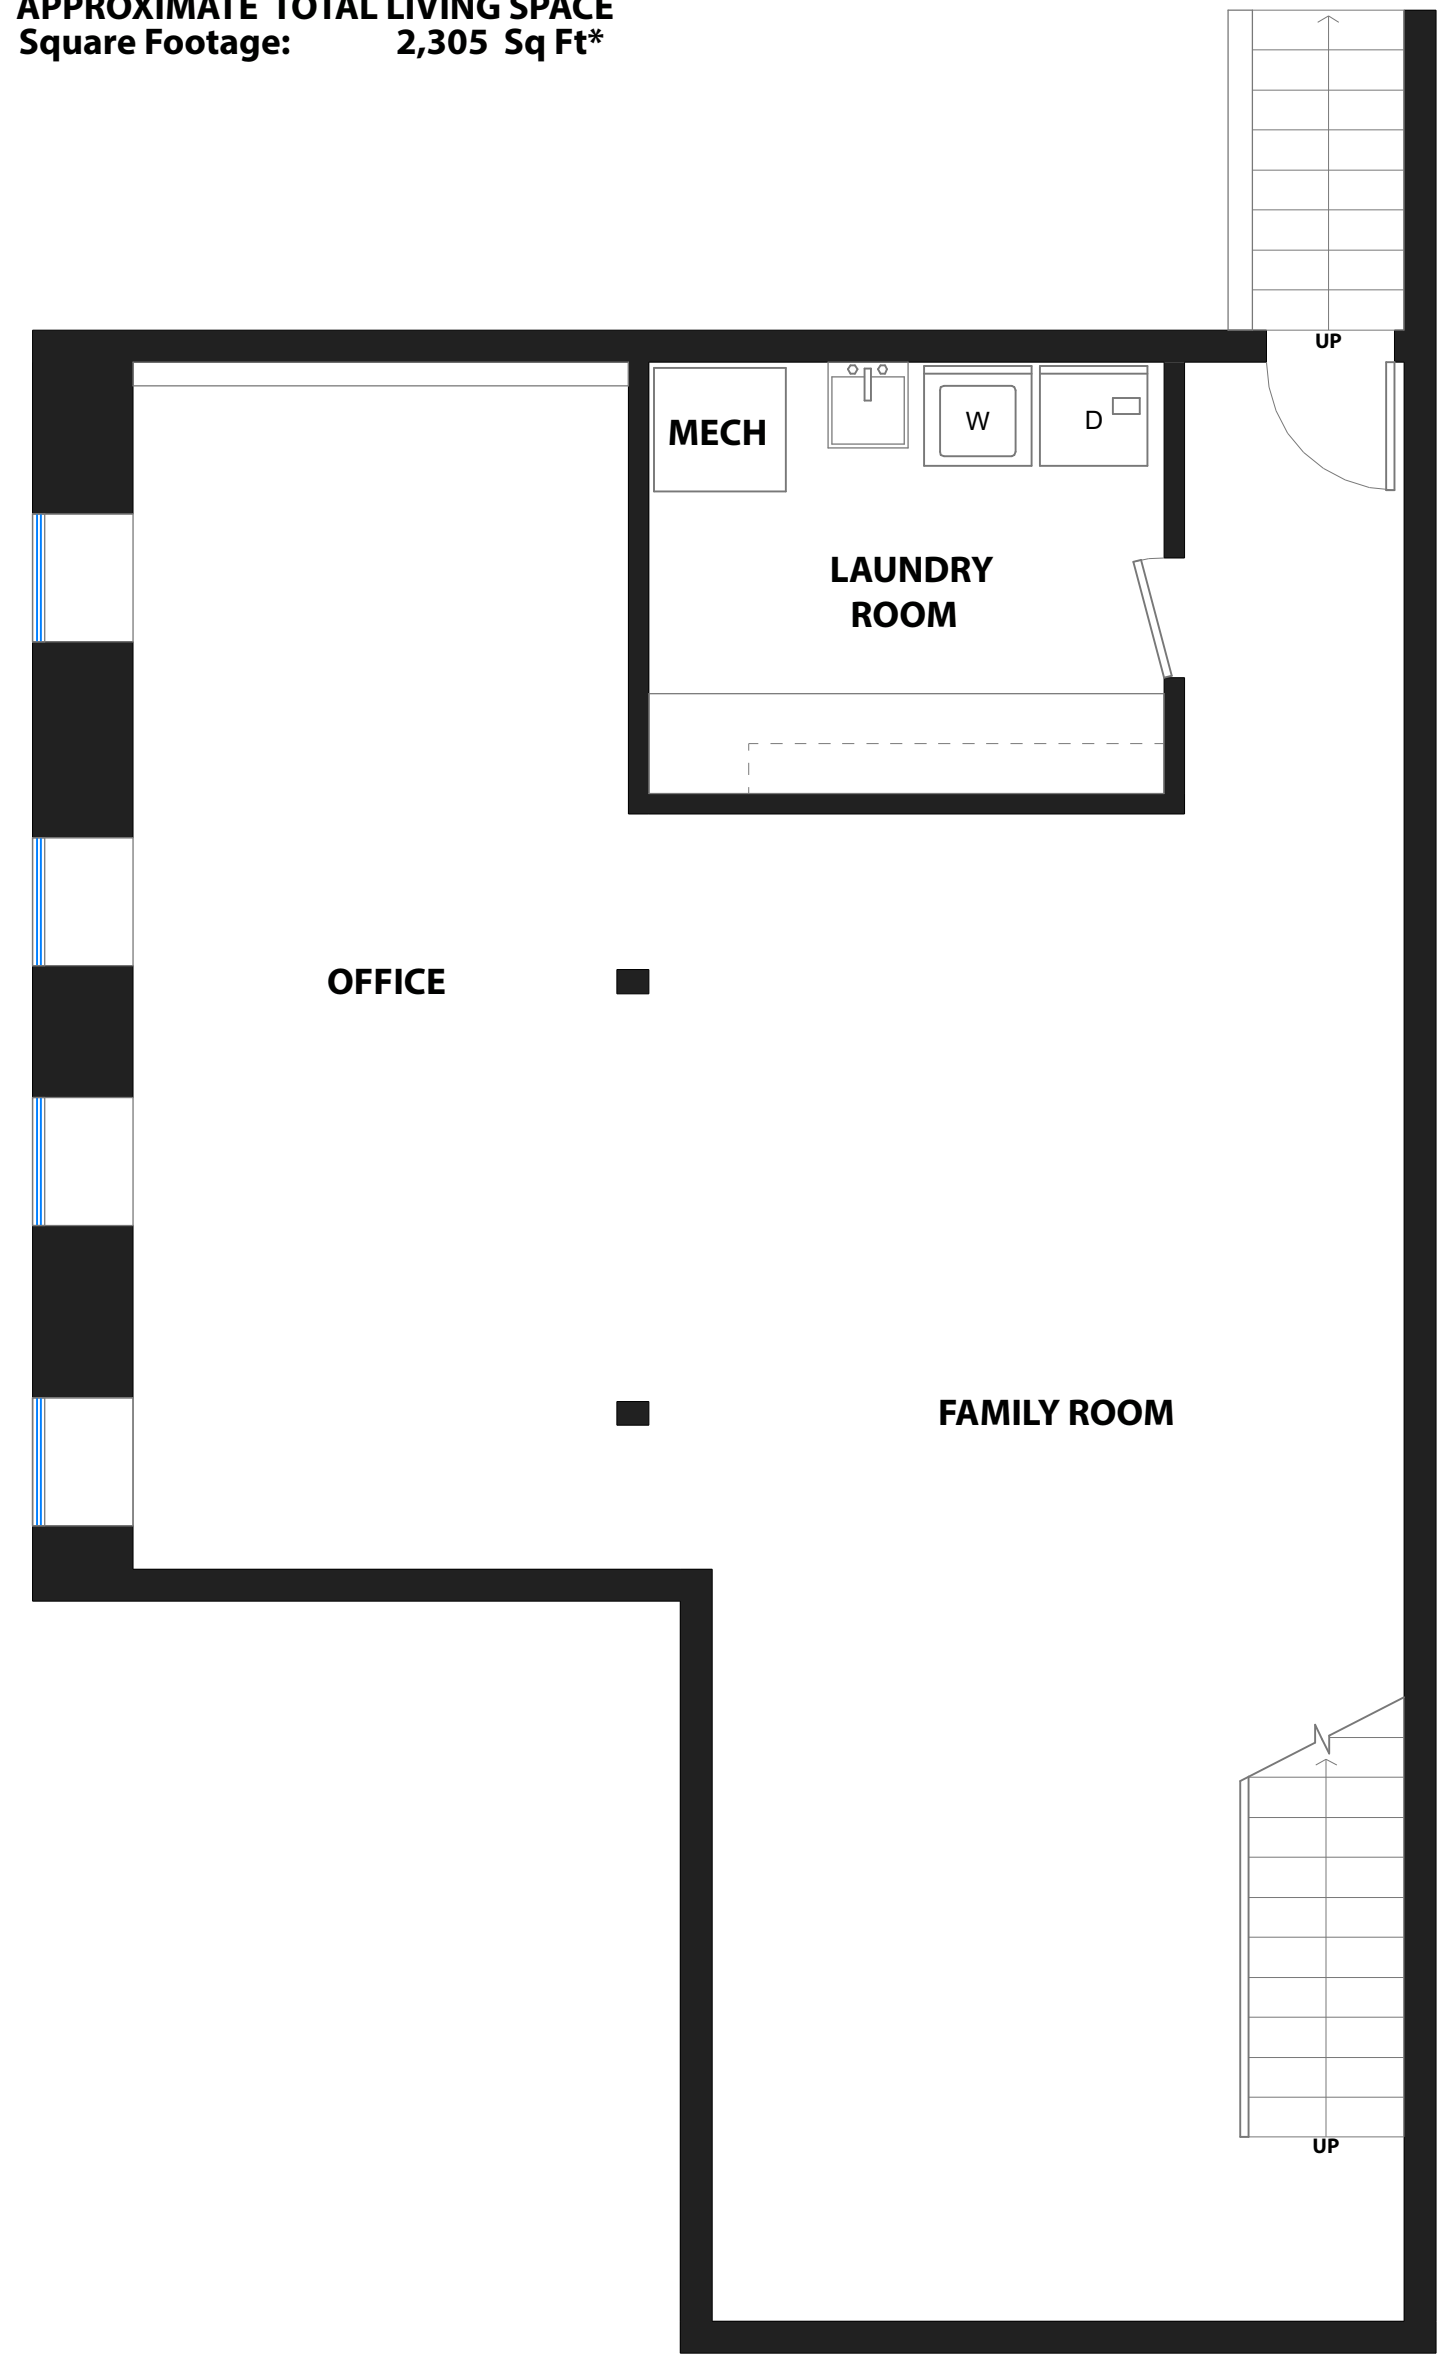

4391 24TH STREET

SAN FRANCISCO, CALIFORNIA

MAIN LEVEL

PROPERTY SQF INFORMATION

LIVING SPACE
Square Footage: 2,305 Sq Ft*

- * Main Level 1,393
- * Lower Level 912

APPROXIMATE TOTAL LIVING SPACE
Square Footage: 2,305 Sq Ft*

LOWER LEVEL